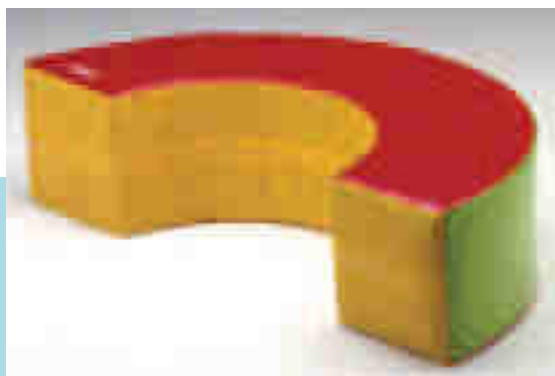

Durability; Covers made of highly resistant, polyester fabric covered in PVC. Hygiene; easy to clean fabric and easy to replace interior.

Available in different shapes, dimensions and colours.

Círculo
Circle

Prisma
Prism

Cilindro
Cylinder

Encajes en "U"
"U" shaped links

Triángulo
Triangle

Rectángulo
Rectangle

Semicírculo
Semi-circle

Semicilindro
Semi-cylinder

Rampa
Ramps

Escalera
Steps

Plinto piramidal
Pyramidal horse

Prisma hexagonal
Hexagonal prism

Todo tipo de piezas hechas a medida, con colores vivos para su estimulación visual.

All kinds of custom-made pieces, with bright colors for visual stimulation.